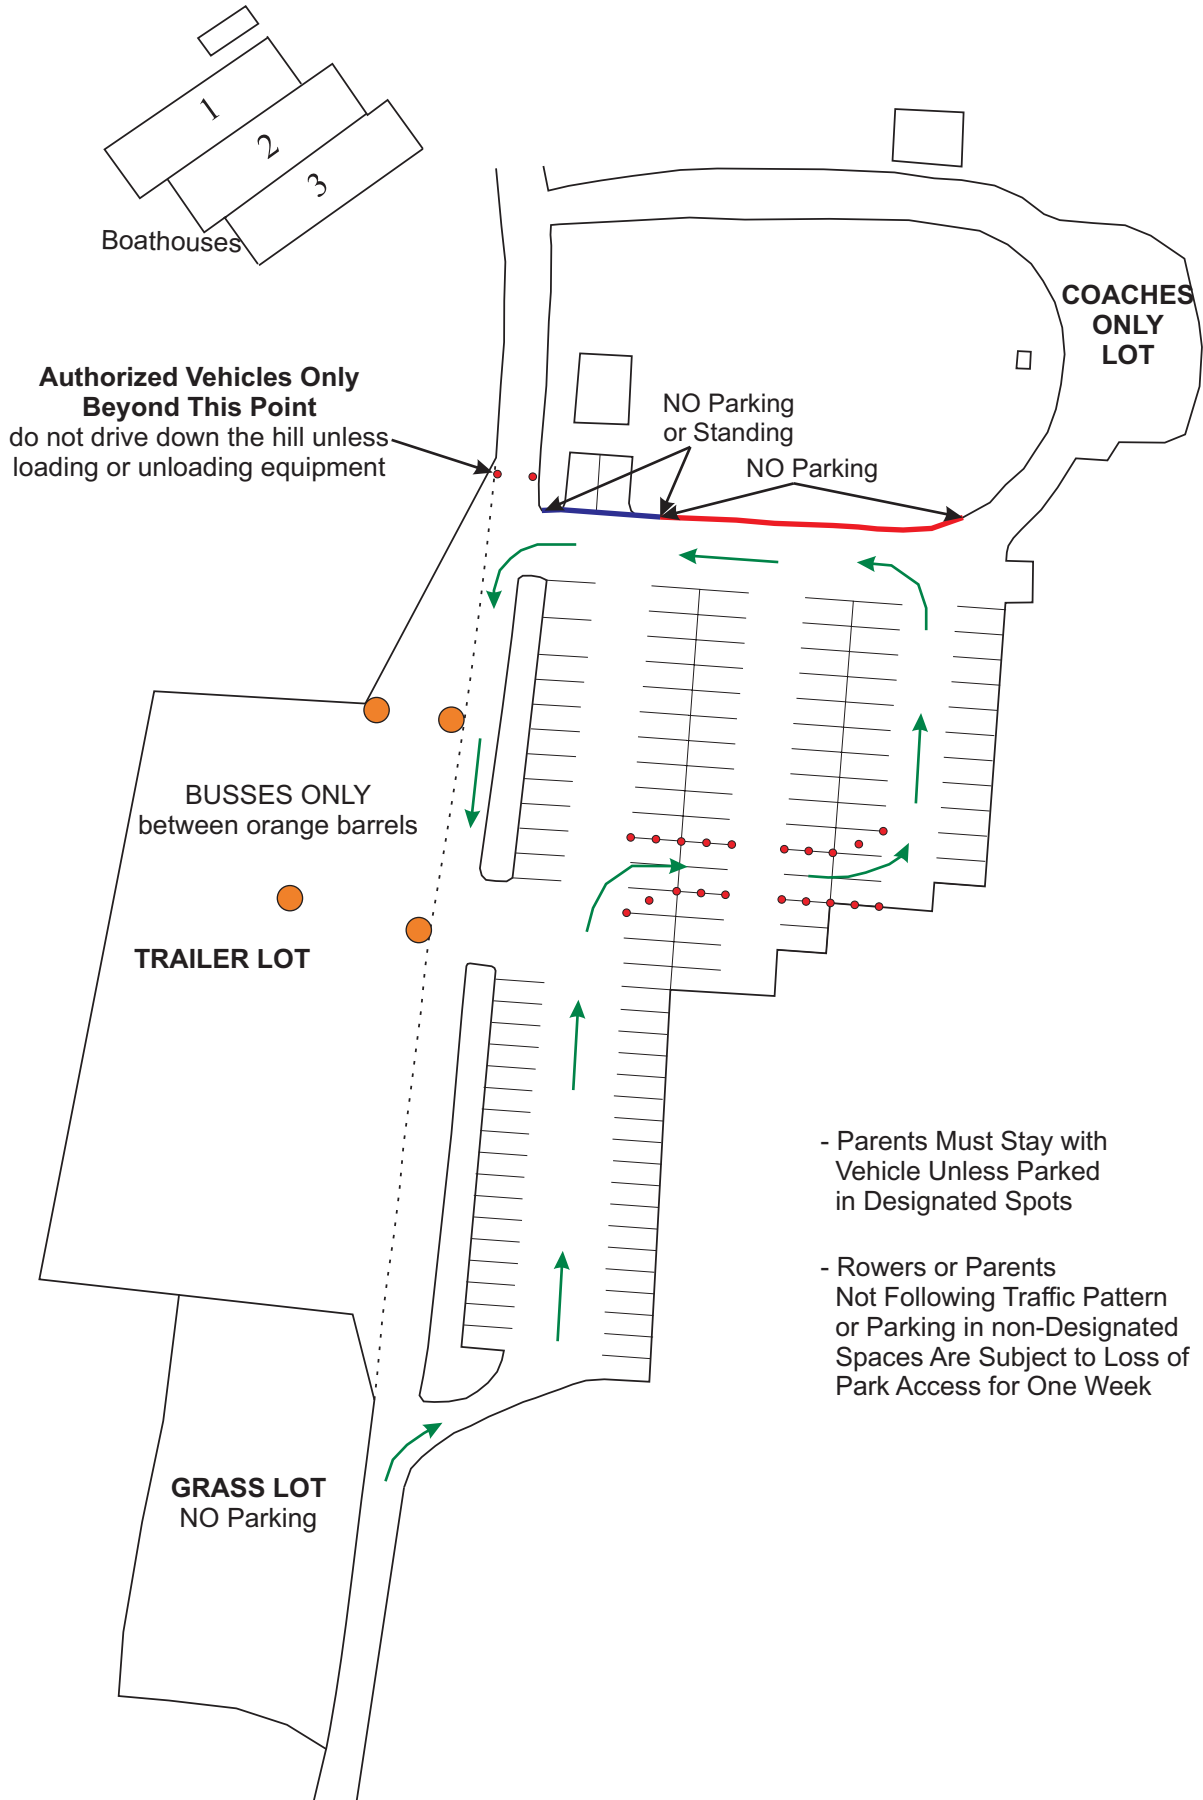

PRACTICE DAY DROP-OFF AND PICKUP TRAFFIC FLOW

- Parents Must Stay with Vehicle Unless Parked in Designated Spots
- Rowers or Parents Not Following Traffic Pattern or Parking in non-Designated Spaces Are Subject to Loss of Park Access for One Week